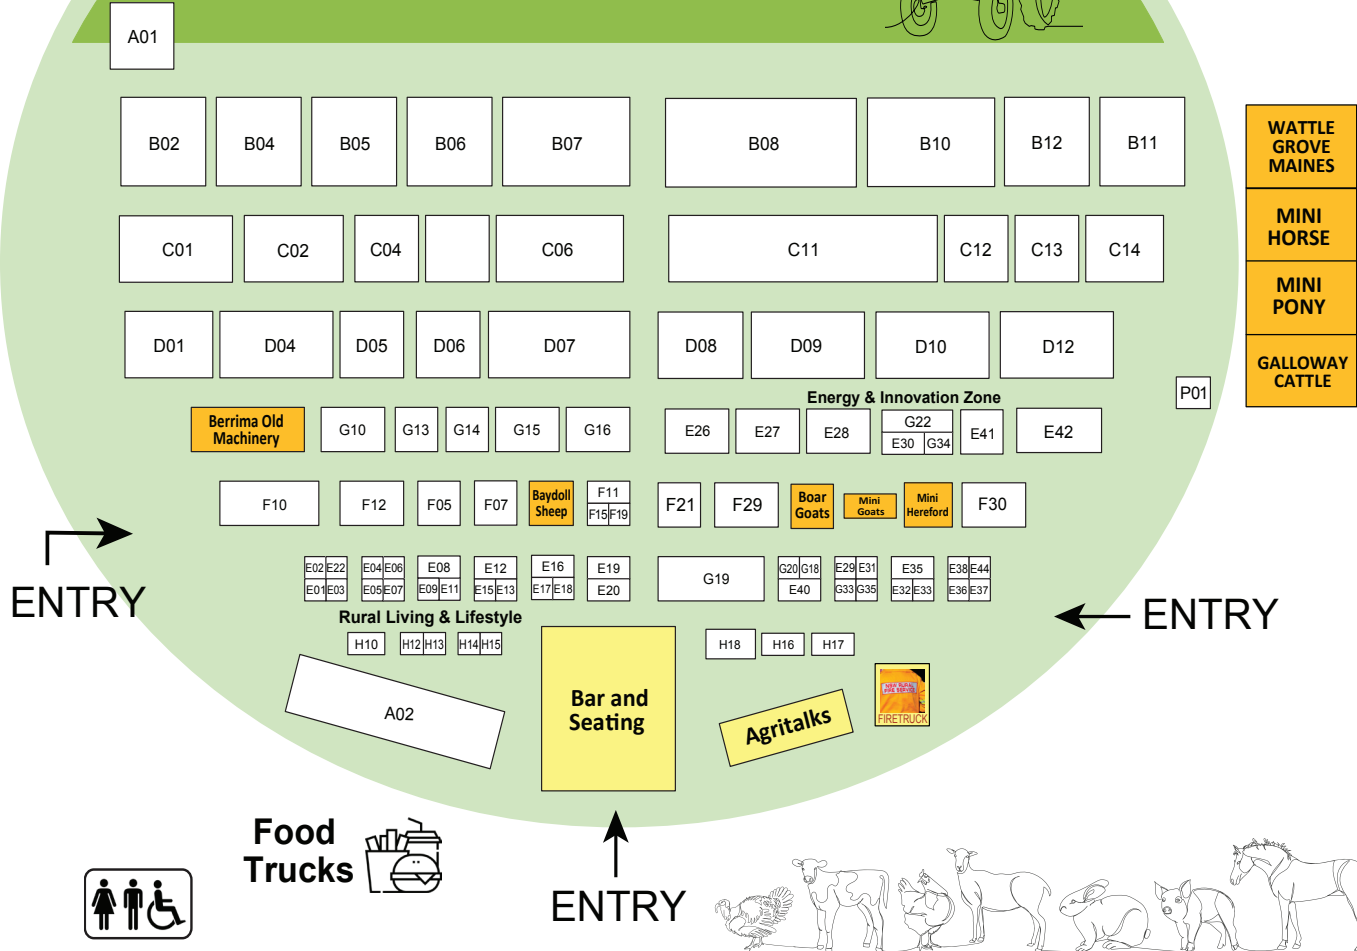

- WATTLE GROVE MAINES
- MINI HORSE
- MINI PONY
- GALLOWAY CATTLE

EXHIBITOR	STAND	EXHIBITOR	STAND
ACF Equipment	B10	Highlands Tiny Homes	C14
Alarm Australia	G14	Hutcheon & Pearce - John Deere	B08
Alpacasa	H16	Hywel's Lemonade	CT2
Armour Group	D06 & D07	Kerin Engineering	D04
Ausbuilt Rural	B11	Kieltys Irish Sauces	E09
Aussie Shade and Hot Houses	E42	Land Watch	E28
Australian Geranium Society	E36	Leather Mate	E22
Australian Goat Breeders Inc	MINI GOATS	Leigh's Water Tank Cleaning	F15
Australian Miniature Pony Society Inc	MINI PONY	Lemon Myrtle Fragrances	E03
Avant Equipment	C13	Lone Fig Environmental	E38
Babydoll Sheep Breeders Australia	BABYDOLL	Lucas Mill Portable Sawmills	B02
Bath Time Magic	H14	Magnificup Mobile Caffe Espresso	CT1
BC Jerky	E07	Marxgold Starting Solutions	F29
Belvue Ranch	P01 & GALLOWAY	Matilda Water Tanks	B04
Berrima Old Machinery Club	BERRIMA	Merrill Creek	E40
Bigger Boyz Toyz	E27	Miniature Horse Assoc of Australia Inc (MHAA®)	MINI HORSE
BioSeptic	E41	Mobile Farm Service	E16
Black Gate Distillery	E17	Moss Vale Evening CWA	CT4
Botanica Nurseries	G16	Myra Jess Fabric Sculptress	H15
Bowral Co-op	B12	Natural Resources Access Regulator	C04
Bowral Kubota	C11	Nature Lodge Optics	F21
Bowral Mowers	D08	NBN Local - Information Stall	D01
Brights Natural Beeswax	E11	NSW Farmers Association	G15
Bronco Built	G10	NSW Water Tanks	D05
Campbell's Hemp	E05	Nutrien Water	G33
Canero Industries	E26	Paddy The Baker	E18
Carlons Titan Caravans Wollongong	A02	Pain Pod	E06
Carrington View Boer Goats	BOAR GOATS	Palisade Miniture Herefords	HEREFORDS
Chooktred	F19	Pizzettaro	CT5
ClearWater Tanks	D09	Pop Up Dumpling Bar	CT9
Country Stockade	H18	Porky Buns	CT6
CutAbove Tools	E20	ProRider Powersports	B06
Designer Tanks	C02	Riverina (Australia)	E31
Dignit 21	D12	Rural Crime Prevention Team	E44
Divall's Earthmoving and Bulk Haulage	C01	Russett Woods	G18
DLG Australia	G13	Rustyrose Designs	E19
Drones for Hire	B07	Septic Science	F12
Drovers Outback Camping	F30	Sir Woof a Lot	E04
Dutch Poffertjes House	CT8	Small Mouth Distillery	E01
Dwyers Truck Centre	D10	Sneddens Fencing Products	A01
DXP Australia	F05	Solar Wind Renewables	G22
Emmy's Turkish Gozleme	CT3	South East Local Land Services	E12
Ezy Table	E32	Southern Highland Toyota	G19
Farm Business Resilience and Recovery Service	G35	Sub Mummy	E08
Farmtrek Australia	H17	Supagas	E13
Fence-Line Solutions	E35	Tara Distillery	E15
Forge47metalworks	H13	The Worlds Best Nuts	H10
G Walking	H12	Tiny Solar Homes	F10
Gonewalkabout Australia	B05	Toad's Kitchen Cupboard	E02
GreenPRO Solutions	C12	Towards Tomorrow Energy	E30
GRUNT Agriculture	E33	Wagyu Blacks	CT7
Heavenly Heat	E37	Watermatic Irrigation	G20
Highlands Outdoor Power and Pumps	C06	Wattle Grove Maines	WATTLE GROVE MAINES
Highlands Solar	F07	Wingecarribee Shire Council	F11
		Xterminator Feral Solutions	E29